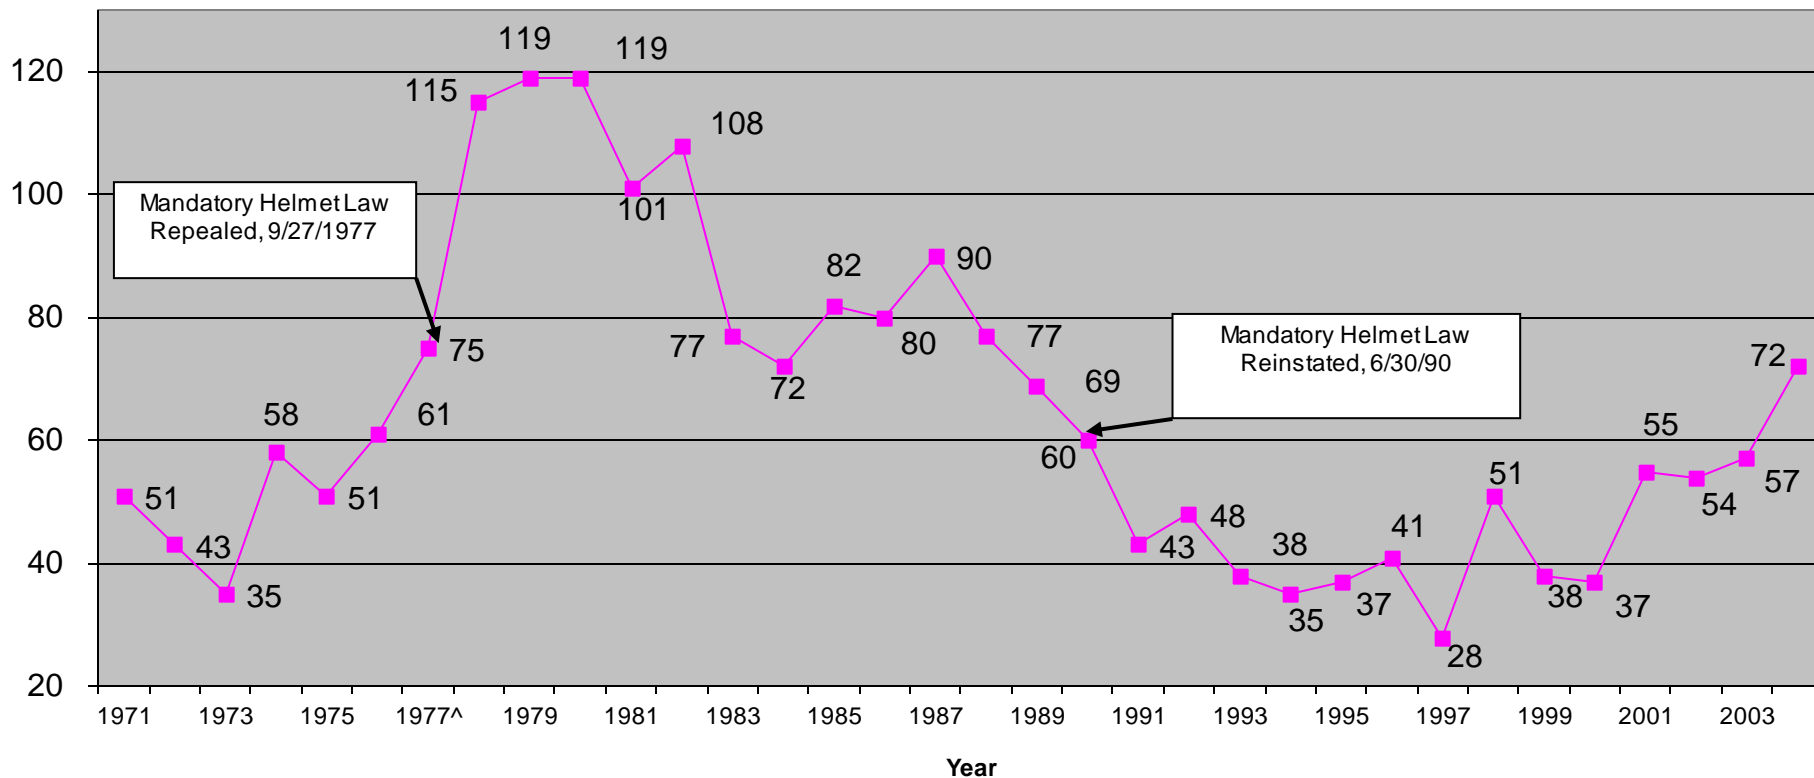

# MOTORCYCLE FATALITIES, 1971-2004

## Washington State

Source: FARS