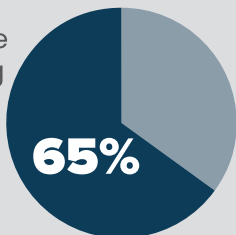

JUST DRIVE

MOST OF US DRIVE FOCUSED

Never hold the phone and talk while driving

Never text while driving

Source: Washington Statewide Traffic Safety Survey 2023

TOO MANY CRASHES STILL INVOLVE A DISTRACTED DRIVER

Nearly a quarter of all traffic fatalities in Washington involve a distracted driver.

Source: WTSC Fatalities Dashboard

DRIVERS ARE DISTRACTED BY:

Handheld Device

32%

Device to Ear

14%

Other Distractions