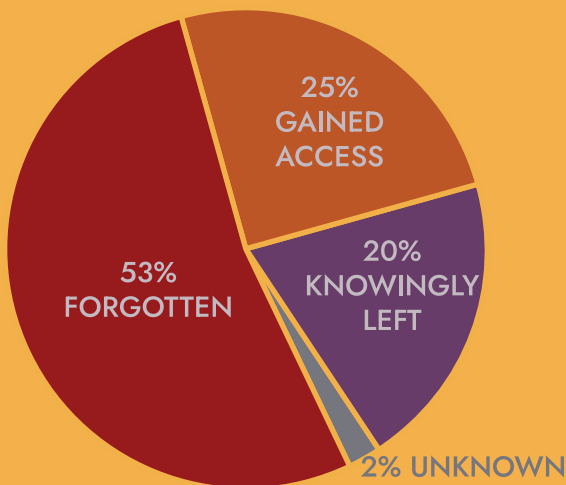

NEVER LEAVE A CHILD IN A CAR

**CARS
GET
HOT IN
MINUTES**

ELAPSED TIME	OUTSIDE AIR TEMPERATURE		
	70°F	80°F	90°F
10 MIN	89°F	99°F	109°F
30 MIN	104°F	114°F	124°F
60 MIN	113°F	123°F	133°F

Data from Jan Null, CCM, Department of Meteorology & Climate Science, San Jose State University

CHILD HEAT STROKE IS A RARE EVENT IN WASHINGTON, BUT WHEN IT OCCURS, HERE'S HOW IT HAPPENS:

Data from CarSeatEducation.org

LEARN MORE with a free online course
<https://www.nsc.org/hotcars>

CHILDREN in
HOT