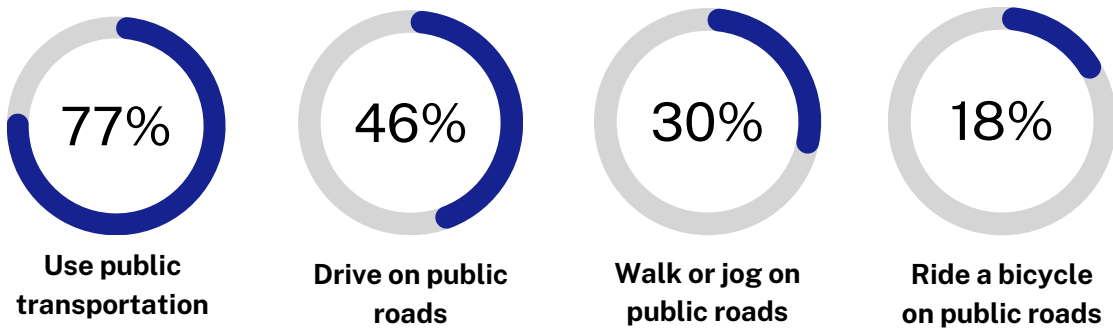

TRAFFIC SAFETY COMMISSION

Washington Traffic Survey 2024

The Washington (WA) Traffic Safety Commission (WTSC) has conducted a statewide survey of adults aged 18 and over. This research aims to inform statewide planning and evaluation of traffic safety programs.

This infographic provides insight into this year's findings, covering road usage patterns, perceived roadway risks, community beliefs, and pedestrian and cyclist experiences on public roads.

REGION 1: Clallam & Jefferson Counties

ROAD USE

How do people use public roads?

Adults who feel it is safe to...

Belief in Zero Tolerance for Road Harm

Public Interventions on Unsafe Driving Practices

Phone Use While Driving