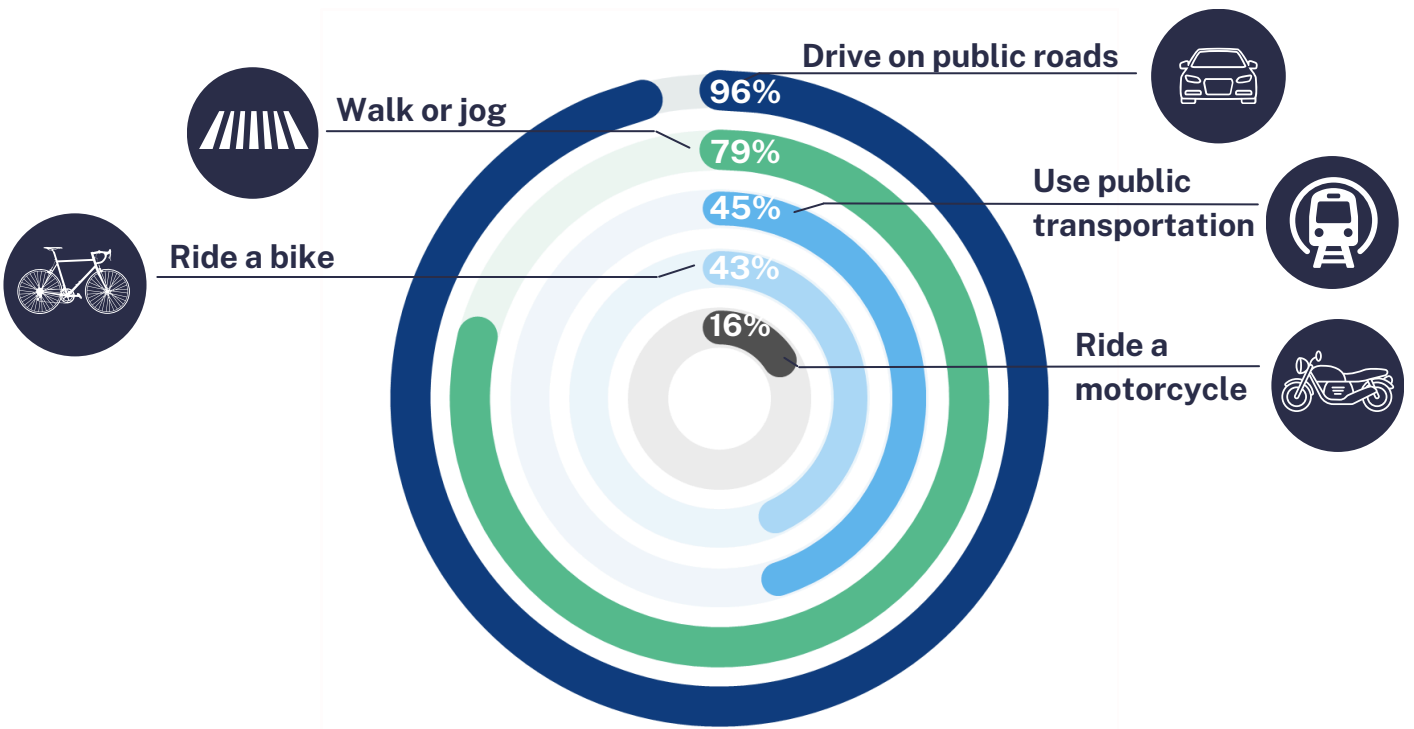

TRAFFIC SAFETY COMMISSION

Washington Traffic Survey 2024

The Washington (WA) Traffic Safety Commission (WTSC) has conducted a statewide survey of adults aged 18 and over. This research aims to inform statewide planning and evaluation of traffic safety programs.

This infographic provides insight into this year's findings, covering road usage patterns, perceived roadway risks, community beliefs, and pedestrian and cyclist experiences on public roads.

REGION 1: Clallam & Jefferson Counties

ROAD USE

How do people use public roads?

Adults who feel it is safe to...